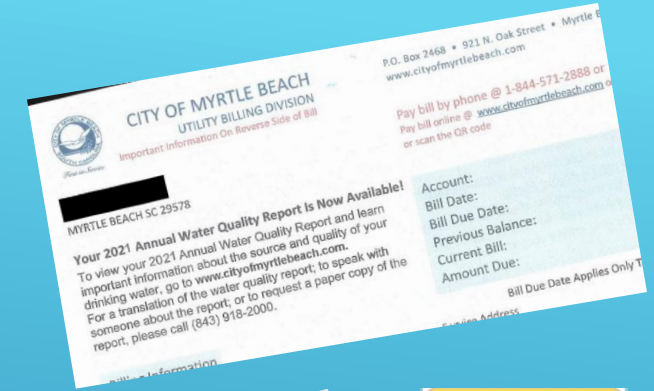

Proof of Residency
Current Utility Bill and
Drivers License
OR
Current Parking Decal